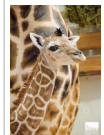

6-foot-tall giraffe calf born

August 6, 2013

January 1, 2013

March 1, 2013

May 1, 2013

July 1, 2013

September 1, 2013